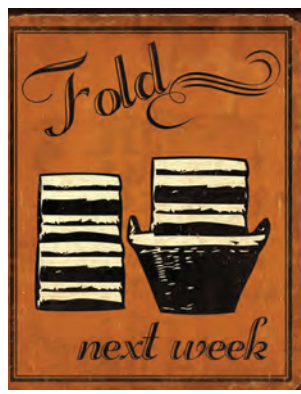

DECORATIVE IRON SIGNS

These are produced in 30 gauge iron. Instead of hang holes each is produced with saw tooth and are ready for easy hanging.

\$4⁰⁰
EACH.

8x20 Designs

98555 **NEW**
Laundry Room/Self Service

98556 **NEW**
Loads of Fun!

88904
BBQ Almost There!

88762
Beach Arrow

88763
Paradise Arrow

88736
Kitchen Closed

88734
Smell The Coffee

88737
Nana's Kitchen

88735
Rise and Shine

98553 **NEW**
Question/Shave

98554 **NEW**
Finished Laundry

98550 **NEW**
Chicken or Egg?

88703
Mom's Kitchen

88704
Self Clean Kitchen

88911
Fenway Park

88797
Sort

88798
Wash

88799
Fold

88800
Iron

88724
Fresh Pies

88722
Hot Coffee

88912
Just Whistle

88877
BBQ sauce