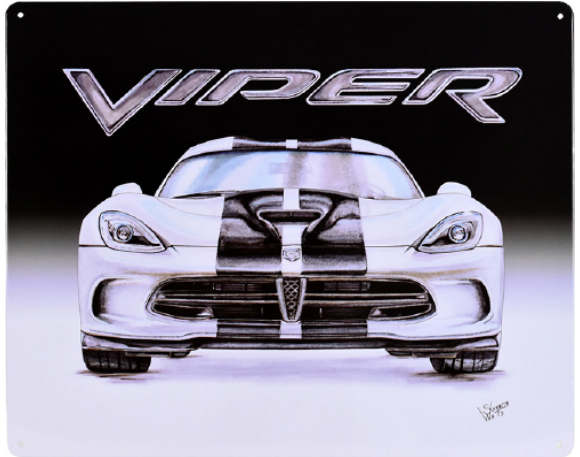

PRINTED METAL

Jeep[®]

506750
12" Round Metal Sign
\$4.50, Case Pack: 6pcs

557425
30.71" Round Metal Sign
\$35.00, Case Pack: 1pc

15in Domed Metal Signs
\$6.00 Each, Case Pack: 6pcs

186904

186905

518985

LED ACRYLIC NEON-LIKE

341939
20" x 16" x 2
Acrylic LED Sign
\$125.00, Case Pack: 1pc

17" x 9.25" Marquee Neon Rope Bar Signs

\$16.25 Each, Case Pack: 4pcs

364901

364903

DODGE CHRYSLER *Plymouth*

15" x 12" Metal Signs
\$4.50 Each, Case Pack: 6pcs

438733

438735

438981

711048

438736
19" x 9.5" Metal Sign

457326

DODGE CHRYSLER

Plymouth