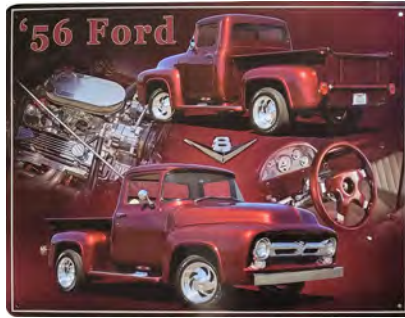

186889
17" x 14.5"

PRINTED METAL

15" x 12" Metal Signs
\$4.50 Each, Case Pack: 6pcs

438740

438745

438748

711081

98586