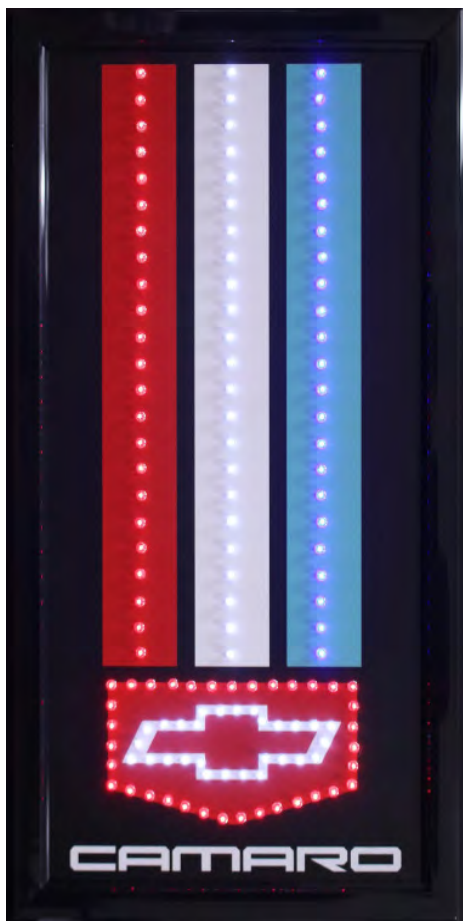

438868

438707

438727

438870

CHEVROLET

LED ACRYLIC NEON-LIKE

341927

16" x 16"

\$8.50, Case Pack: 6pcs

16"x 16" Screenprinted Framed Art

\$9.00 Each, Case Pack: 4pcs

Art printed directly on glass gives a 3D effect

686603

686598

686600

10" x 19" LED Bar Signs
\$14.50 Each, Case Pack: 4pcs