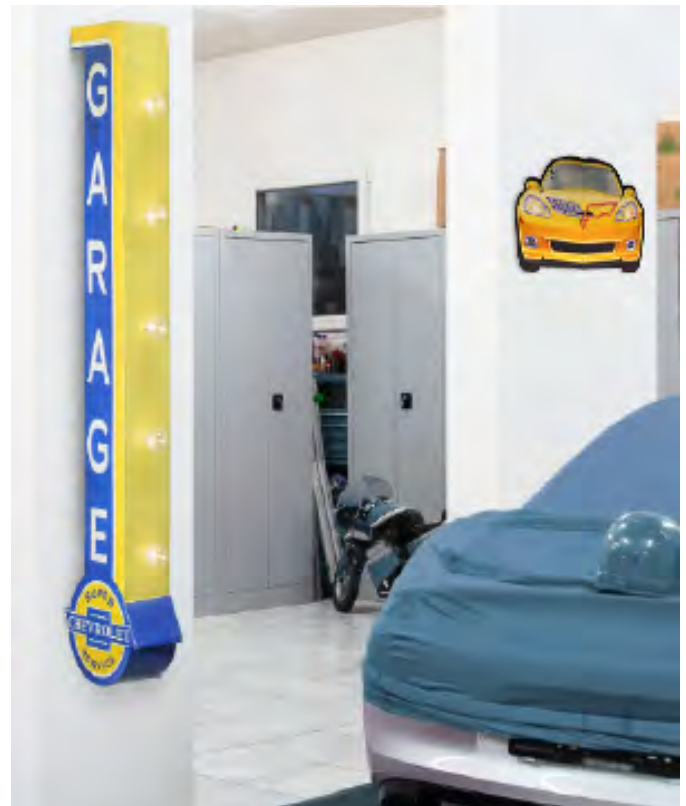

LED "Neon" Acrylic Sign

\$100.00 Each, Case Pack: 1pc

OFF THE WALL 2-SIDED LED SIGN

473597

18.98"x 10.93" Lenticular

Wall Plaque

\$9.00, Case Pack: 4pcs

209918

8"x 40" LED Sign

\$32.00, Case Pack: 2pcs

CHEVROLET

All Case Pack: 4pcs

NEON-LIKE LED DECOR

375795
12" Bottle Cap
LED Neon Rope Sign
\$16.00

158856
17" x 9.25" Marquee
LED Neon Rope Sign
\$16.00

713920
16" Round
LED Neon Rope Plaque
\$12.00