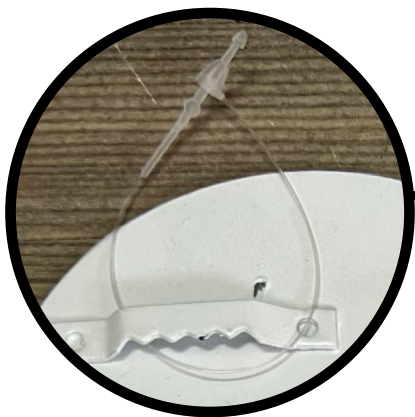

PUN-NY METAL SIGNS

5in Round

Sawtooth hanger with nylon tie for in store display

Raised metal "bumper" keeps sign flush with wall

5in Round

502801

502803

502810