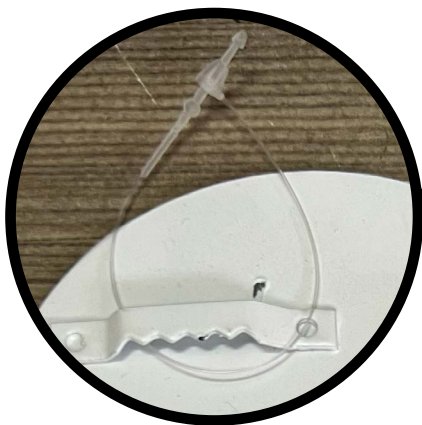

PUN-NY METAL SIGNS

5in Round

Sawtooth hanger with nylon tie for in store display

Raised metal "bumper" keeps sign flush with wall

5in Round

502801

502803

502810

502912

PUN-NY METAL SIGNS

Shaped Metal Approx. 40 sq in. Each

Sawtooth
hanger with
nylon tie for
in store display

Raised metal
"bumper" keeps
sign flush with
wall

Shaped ~40sq in

502926

502927