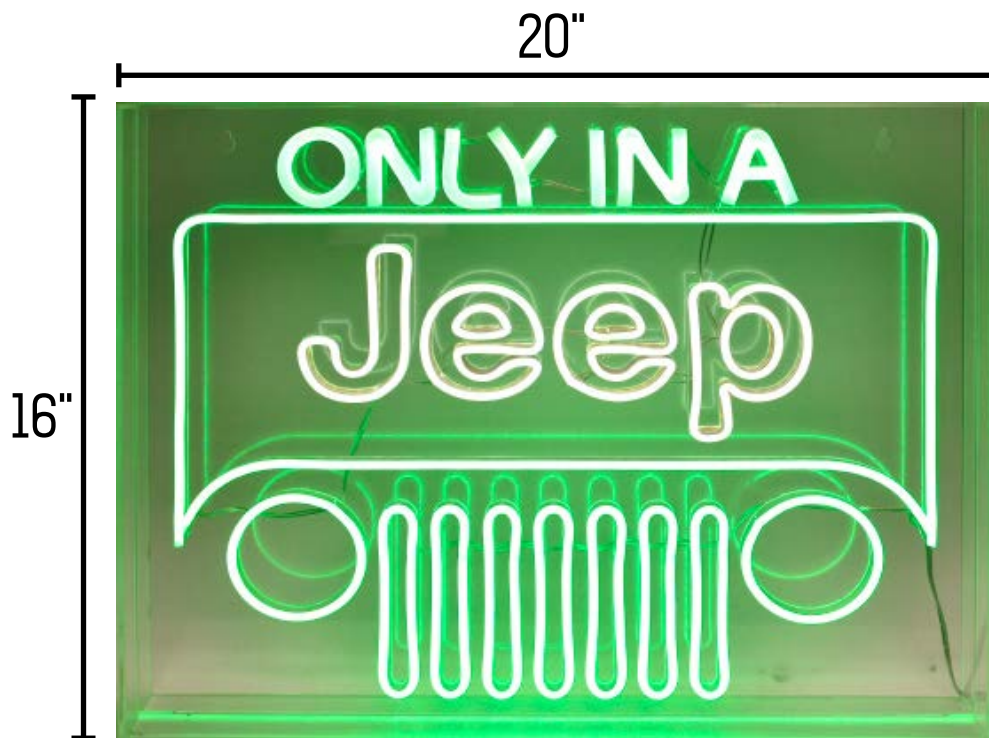

# acrylic LEDs

Bright plug-in LEDs encased in sturdy and stylish acrylic  
Lasts way longer than neon, but looks just like it- without the cost or fragility.

# acrylicLEDs

341930  
Ford  
16" x 20"  
\$100

341931  
Mopar  
16" x 20"  
\$100

341929  
Texaco  
16" x 16"  
\$100

341939  
JEEP  
20" x 16"  
\$100

341927  
Chevy Super Service  
16" x 16"  
\$100

341932  
Corona  
24" x 16"  
\$150