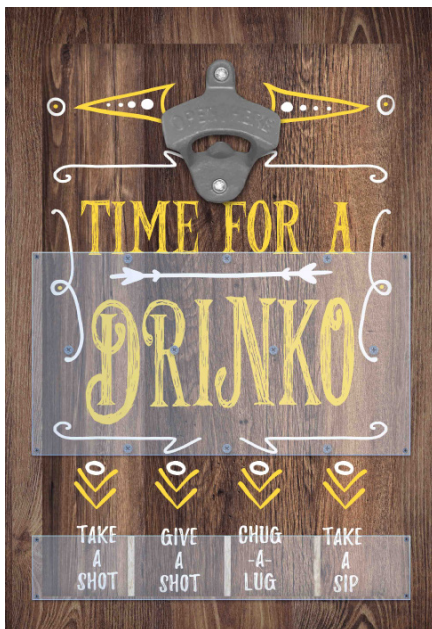

# DRINKO

Bottle Opener Game

8.5" x 12.5"  
\$7.50 Each

1.5" Deep

Pop your bottle cap off and watch it tumble down into the slots!

bottle cap catcher slots

# DRINKO

Wall Bottle Opener Game

8.5" x 12.5" x 1.5"

458789

458790

458791

458792

458793