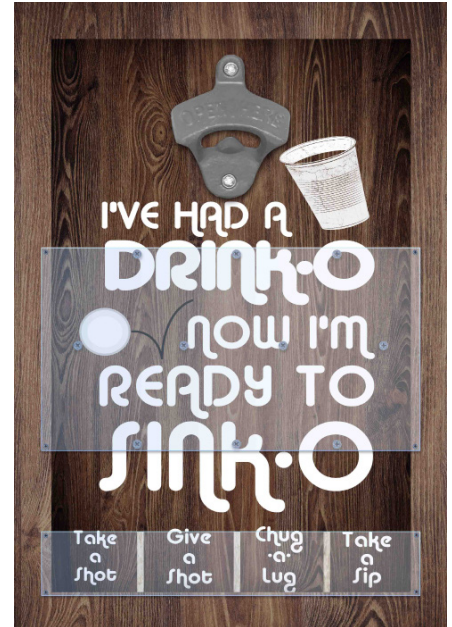

# DRINKO

Bottle Opener Game

8.5" x 12.5"  
\$7.50 Each

1.5" Deep

Pop your bottle cap off and watch it tumble down into the slots!

bottle cap catcher slots

# DRINKO

Wall Bottle Opener Game

8.5" x 12.5" x 1.5"

458789

458790

458791

458792

458793