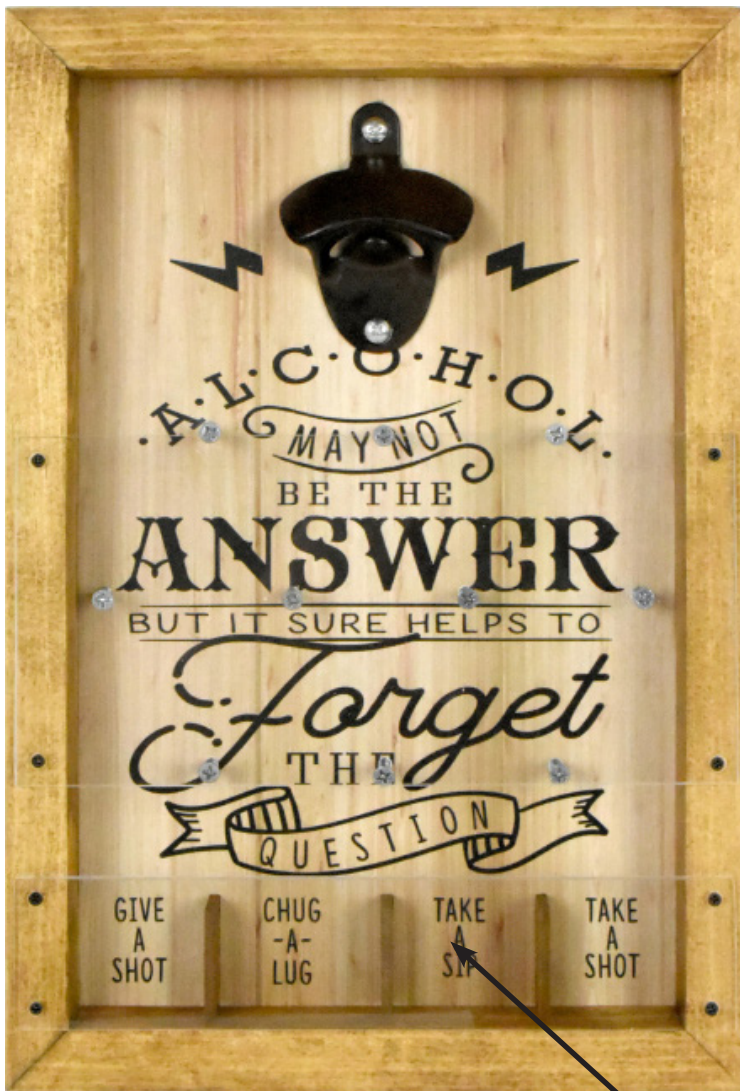

# DRINKO

Bottle Opener Game

8.5" x 12.5"  
\$7.50 Each

1.5" Deep

Pop your bottle cap off and watch it tumble down into the slots!

bottle cap catcher slots

# DRINKO

Wall Bottle Opener Game

8.5" x 12.5" x 1.5"

458789

458790

458791

458792

458793