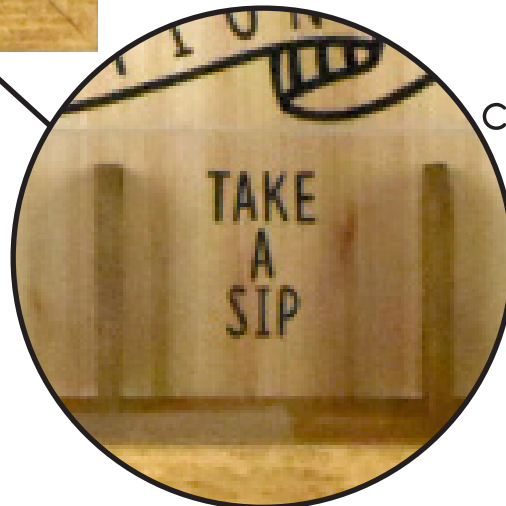

# DRINKO

Bottle Opener Game

8.5" x 12.5"  
\$7.50 Each

1.5" Deep

Pop your bottle cap off and watch it tumble down into the slots!

bottle cap catcher slots

# DRINKO

Wall Bottle Opener Game

8.5" x 12.5" x 1.5"

458789

458790

458791

458792

458793