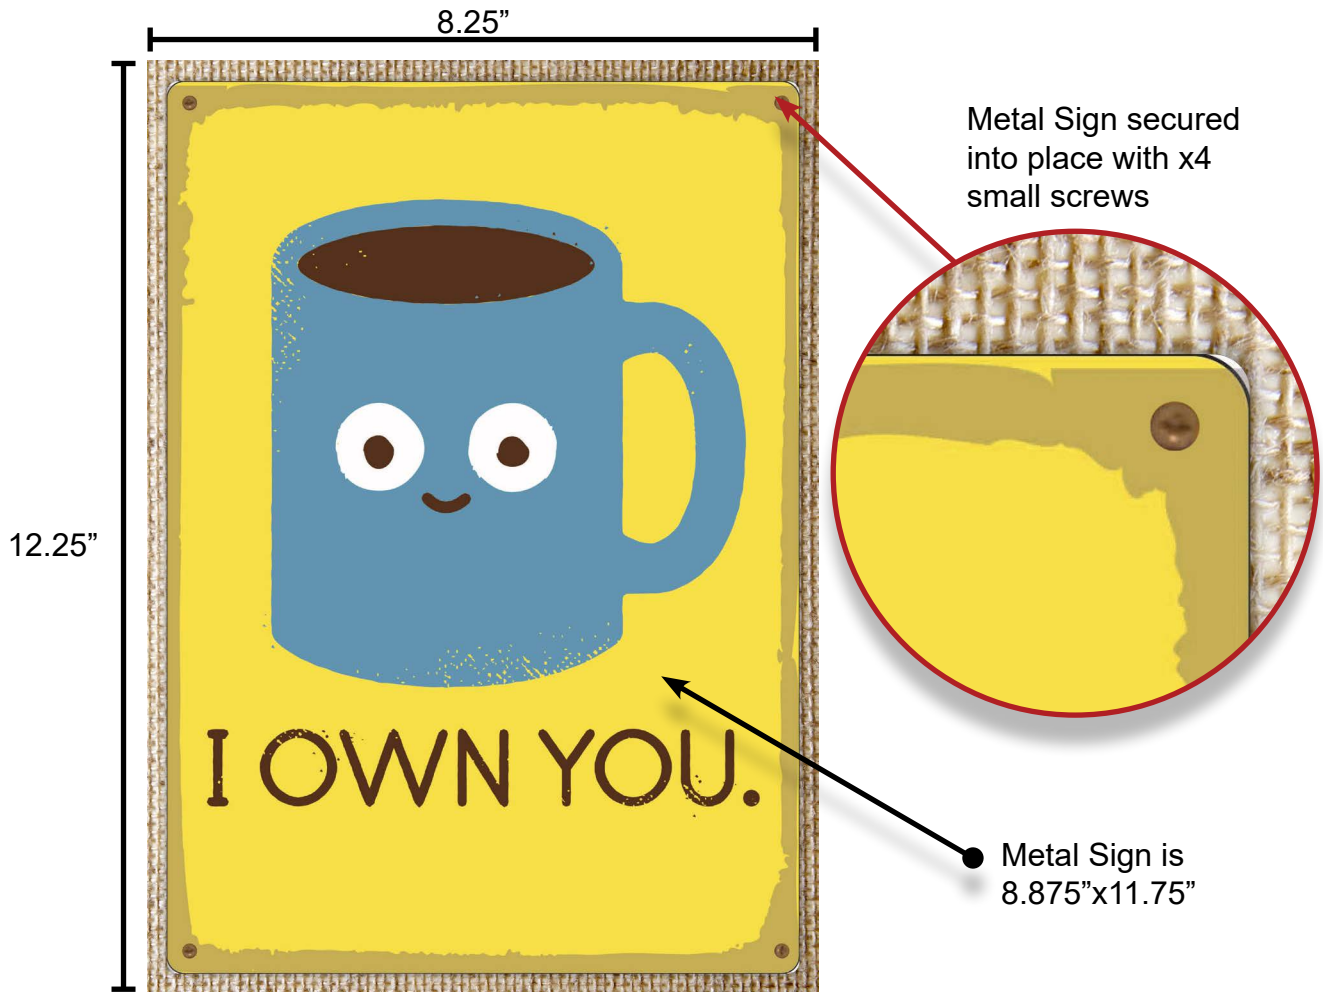

BURLAP METAL SIGNS

Metal Sign on Burlap Wrapped Frame
8.25" x 12.25" x 0.75"

Side 0.75" Depth

Back

Burlap wrapped around 0.75" MDF

501575

501577

501581